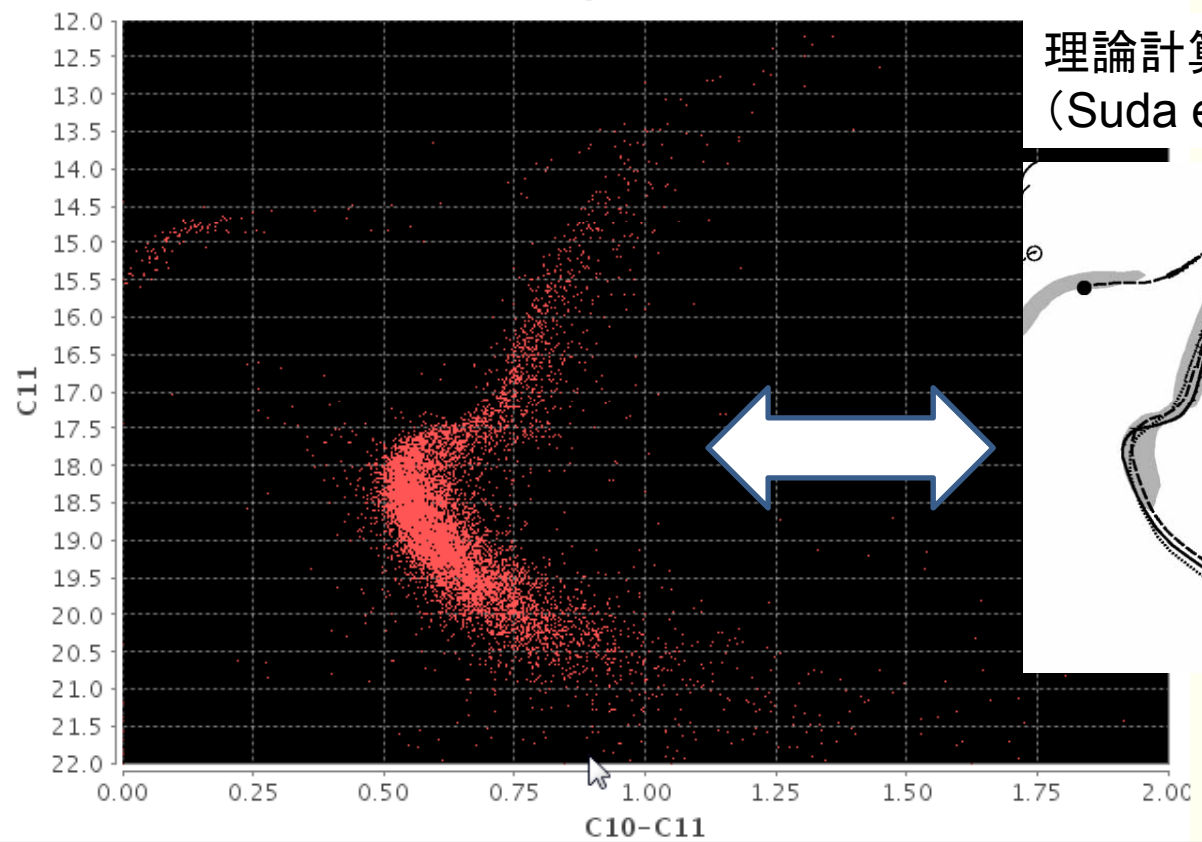

# 色等級図

Plot XY expr. Axis Filter Histogram Setting Misc

XY Plot mode:

- Marker
- Line
- Line & Marker
- Dot

Histogram:

- Histogram

Plot

### XY plot

理論計算  
(Suda et al. 2007)